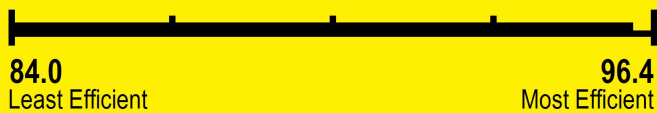

# ENERGYGUIDE

Boiler  
Water  
Natural Gas, Propane Gas

RINNAI  
Model IP090160C (REB-B2647FF-US)

Efficiency Rating (AFUE)\*

96.0

Range of Similar Models  
\* Annual Fuel Utilization Efficiency

For energy cost info, visit  
[productinfo.energy.gov](http://productinfo.energy.gov)